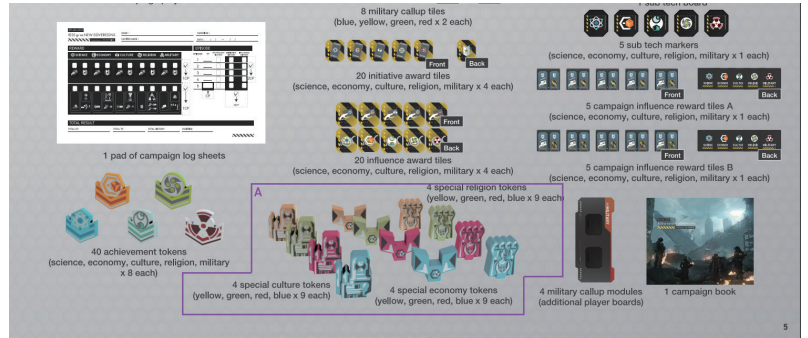

There was an error in the component list on p. 5 of the manual. (A in the figure on the right)

Incorrect:

- 4 special economy tokens (9 each of yellow/green/red/blue)
- 4 special culture tokens (9 each of yellow/green/red/blue)
- 4 special religion tokens (9 each of yellow/green/red/blue)

Correct:

- 4 special economy tokens (1 each of yellow/green/red/blue)
- 4 special culture tokens (1 each of yellow/green/red/blue)
- 4 special religion tokens (1 each of yellow/green/red/blue)

Correct: